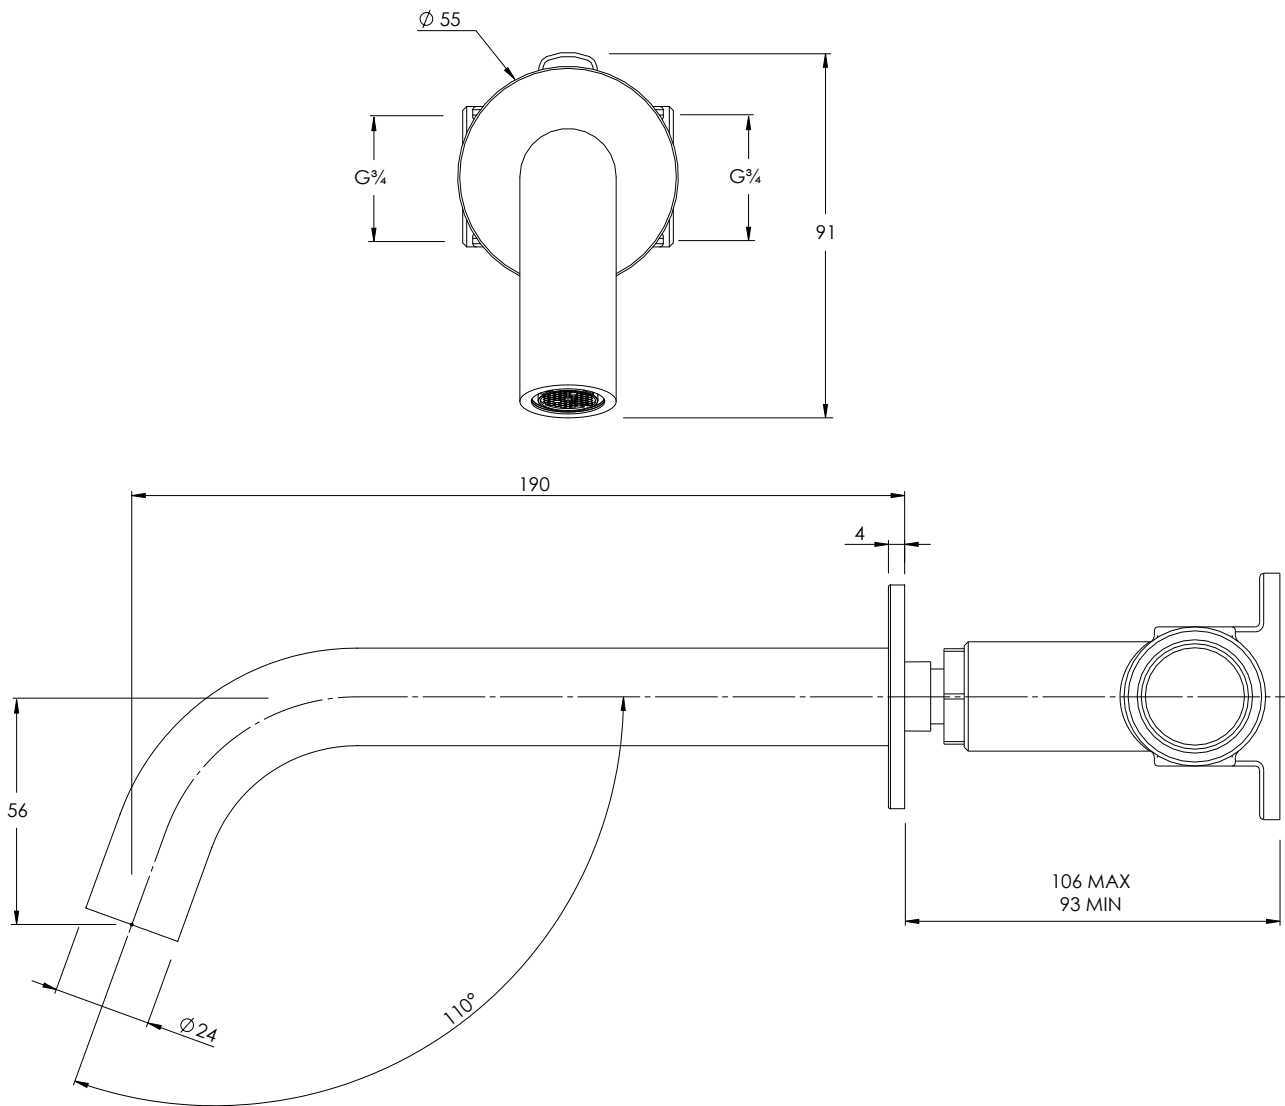

COALBROOK

DO2003

WALL MOUNTED BATH SPOUT

DATE: 28/07/2021

REVISION: A

DIMENSIONS IN MILLIMETRES

WHILST EVERY EFFORT IS MADE TO ENSURE THE ACCURACY OF THESE DATA SHEETS THEY ARE SUBJECT TO CHANGE WITHOUT NOTICE AS PART OF THE COMPANY'S PRODUCT DEVELOPMENT PROCESS